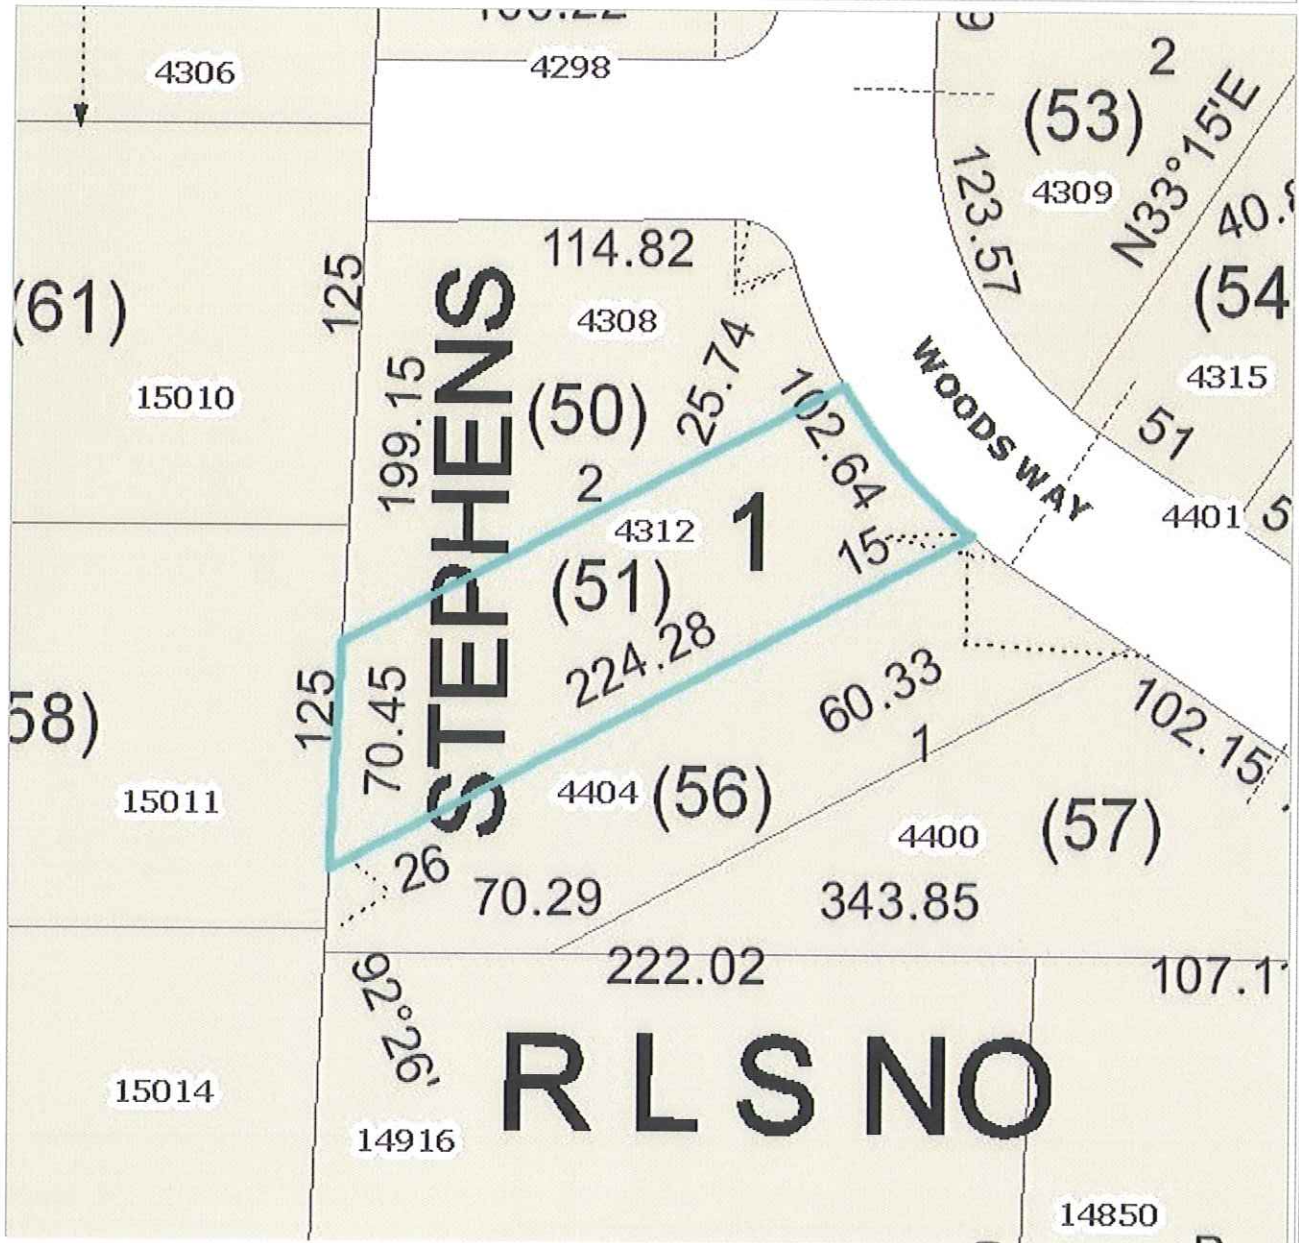

### Hennepin County Property Map - Tax Year: 2011

The data contained on this page is derived from a compilation of records and maps and may contain discrepancies that can only be disclosed by an accurate survey performed by a licensed land surveyor. The perimeter and area (square footage and acres) are approximates and may contain discrepancies. The information on this page should be used for reference purposes only. Hennepin County does not guarantee the accuracy of material herein contained and is not responsible for any misuse or misrepresentation of this information or its derivatives.

#### Selected Parcel Data

Parcel ID: 21-117-22-43-0051  
 Owner Name: R P CARRIVEAU/C M CARRIVEAU  
 Parcel Address: 4312 WOODS WAY , MINNETONKA , MN 55345  
 Property Type: RESIDENTIAL-ZER  
 Homestead: HOMESTEAD  
 Area (sqft): 12068  
 Area (acres): 0.28  
 A-T-B: TORRENS  
 Market Total: \$267,600.00  
 Tax Total: \$3,427.16

Date Printed: 11/11/2011 10:32:22 AM

Current Parcel Date: 11/3/2011

Sale Price: \$136,574.00

Sale Date: 02/1985

Sale Code: WARRANTY DEED